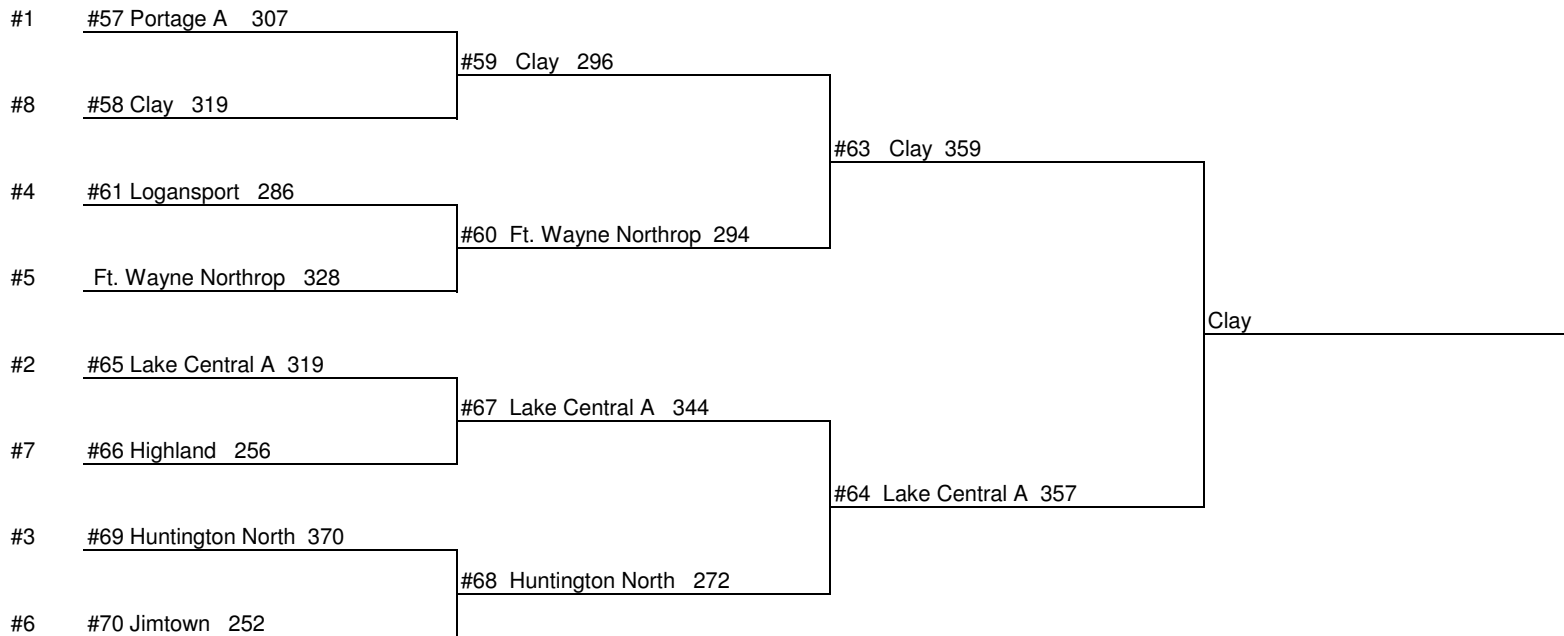

COLONIAL CLASSIC GIRLS BRACKET FINALS