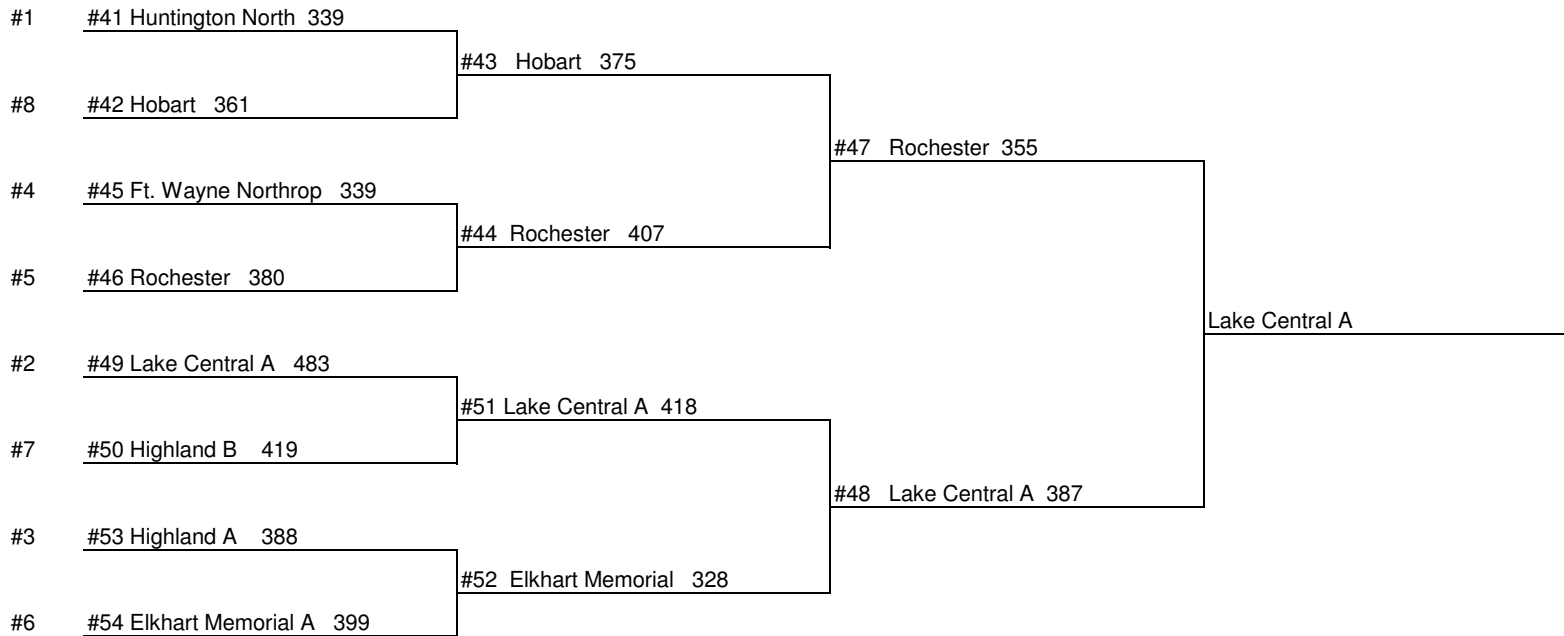

COLONIAL CLASSIC BOYS BRACKET FINALS

October 16, 2011